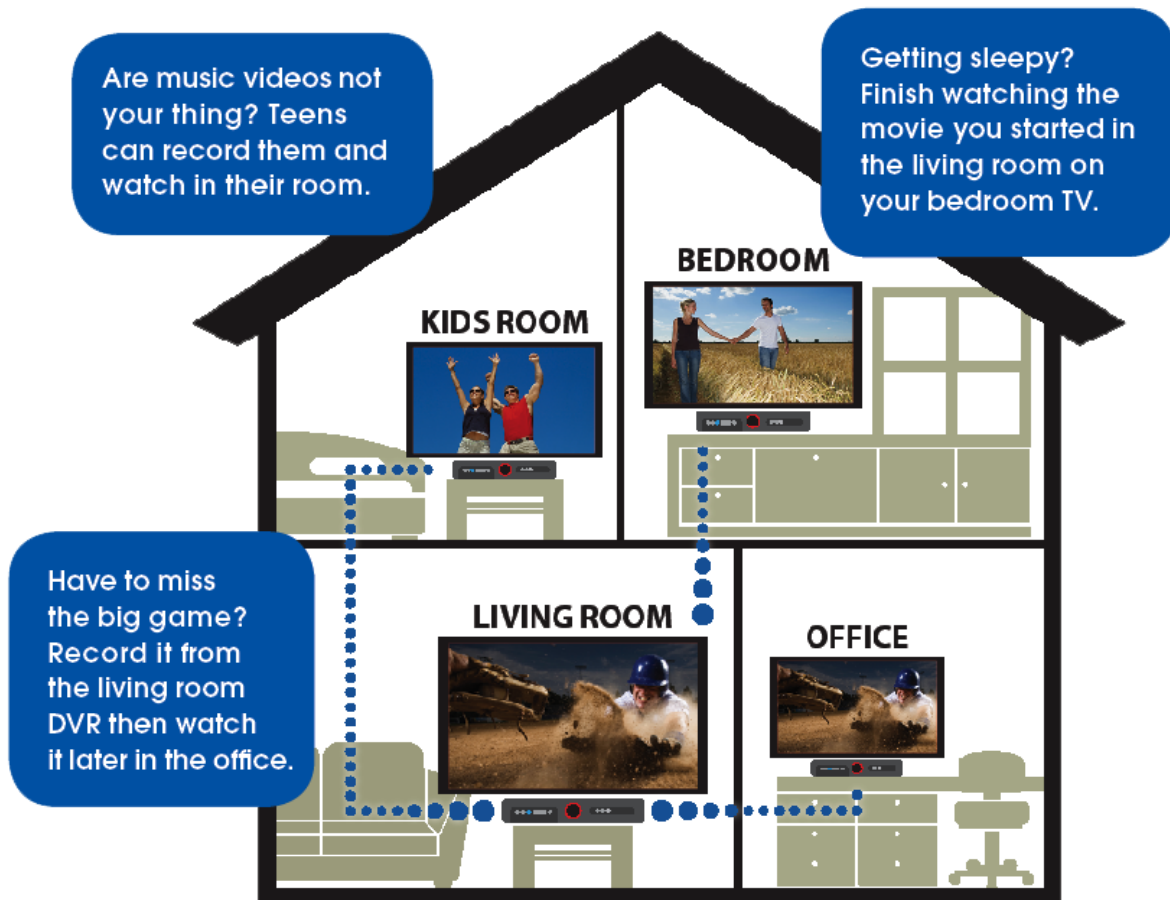

# LightTube Whole Home DVR

---

## Why Whole Home DVR?

- It allows watching recorded programs on any secondary Set Top Box.
- Simultaneously record 3 programs at one time.
  - Record 2 different channels & watch a 3<sup>rd</sup> -or-
  - Record 3 different channels & watch one of those channels -or-
  - Record 3 different channels & watch a recorded program
- It is like having a DVR in each room.
  - You can rewind & fast forward a recorded program.
  - You can setup recordings & series recordings.
- You can stream multiple recorded programs from the DVR to multiple Set Top Boxes.
  - This means you can watch one recorded program in one room while someone else can watch a different recorded program in another room.